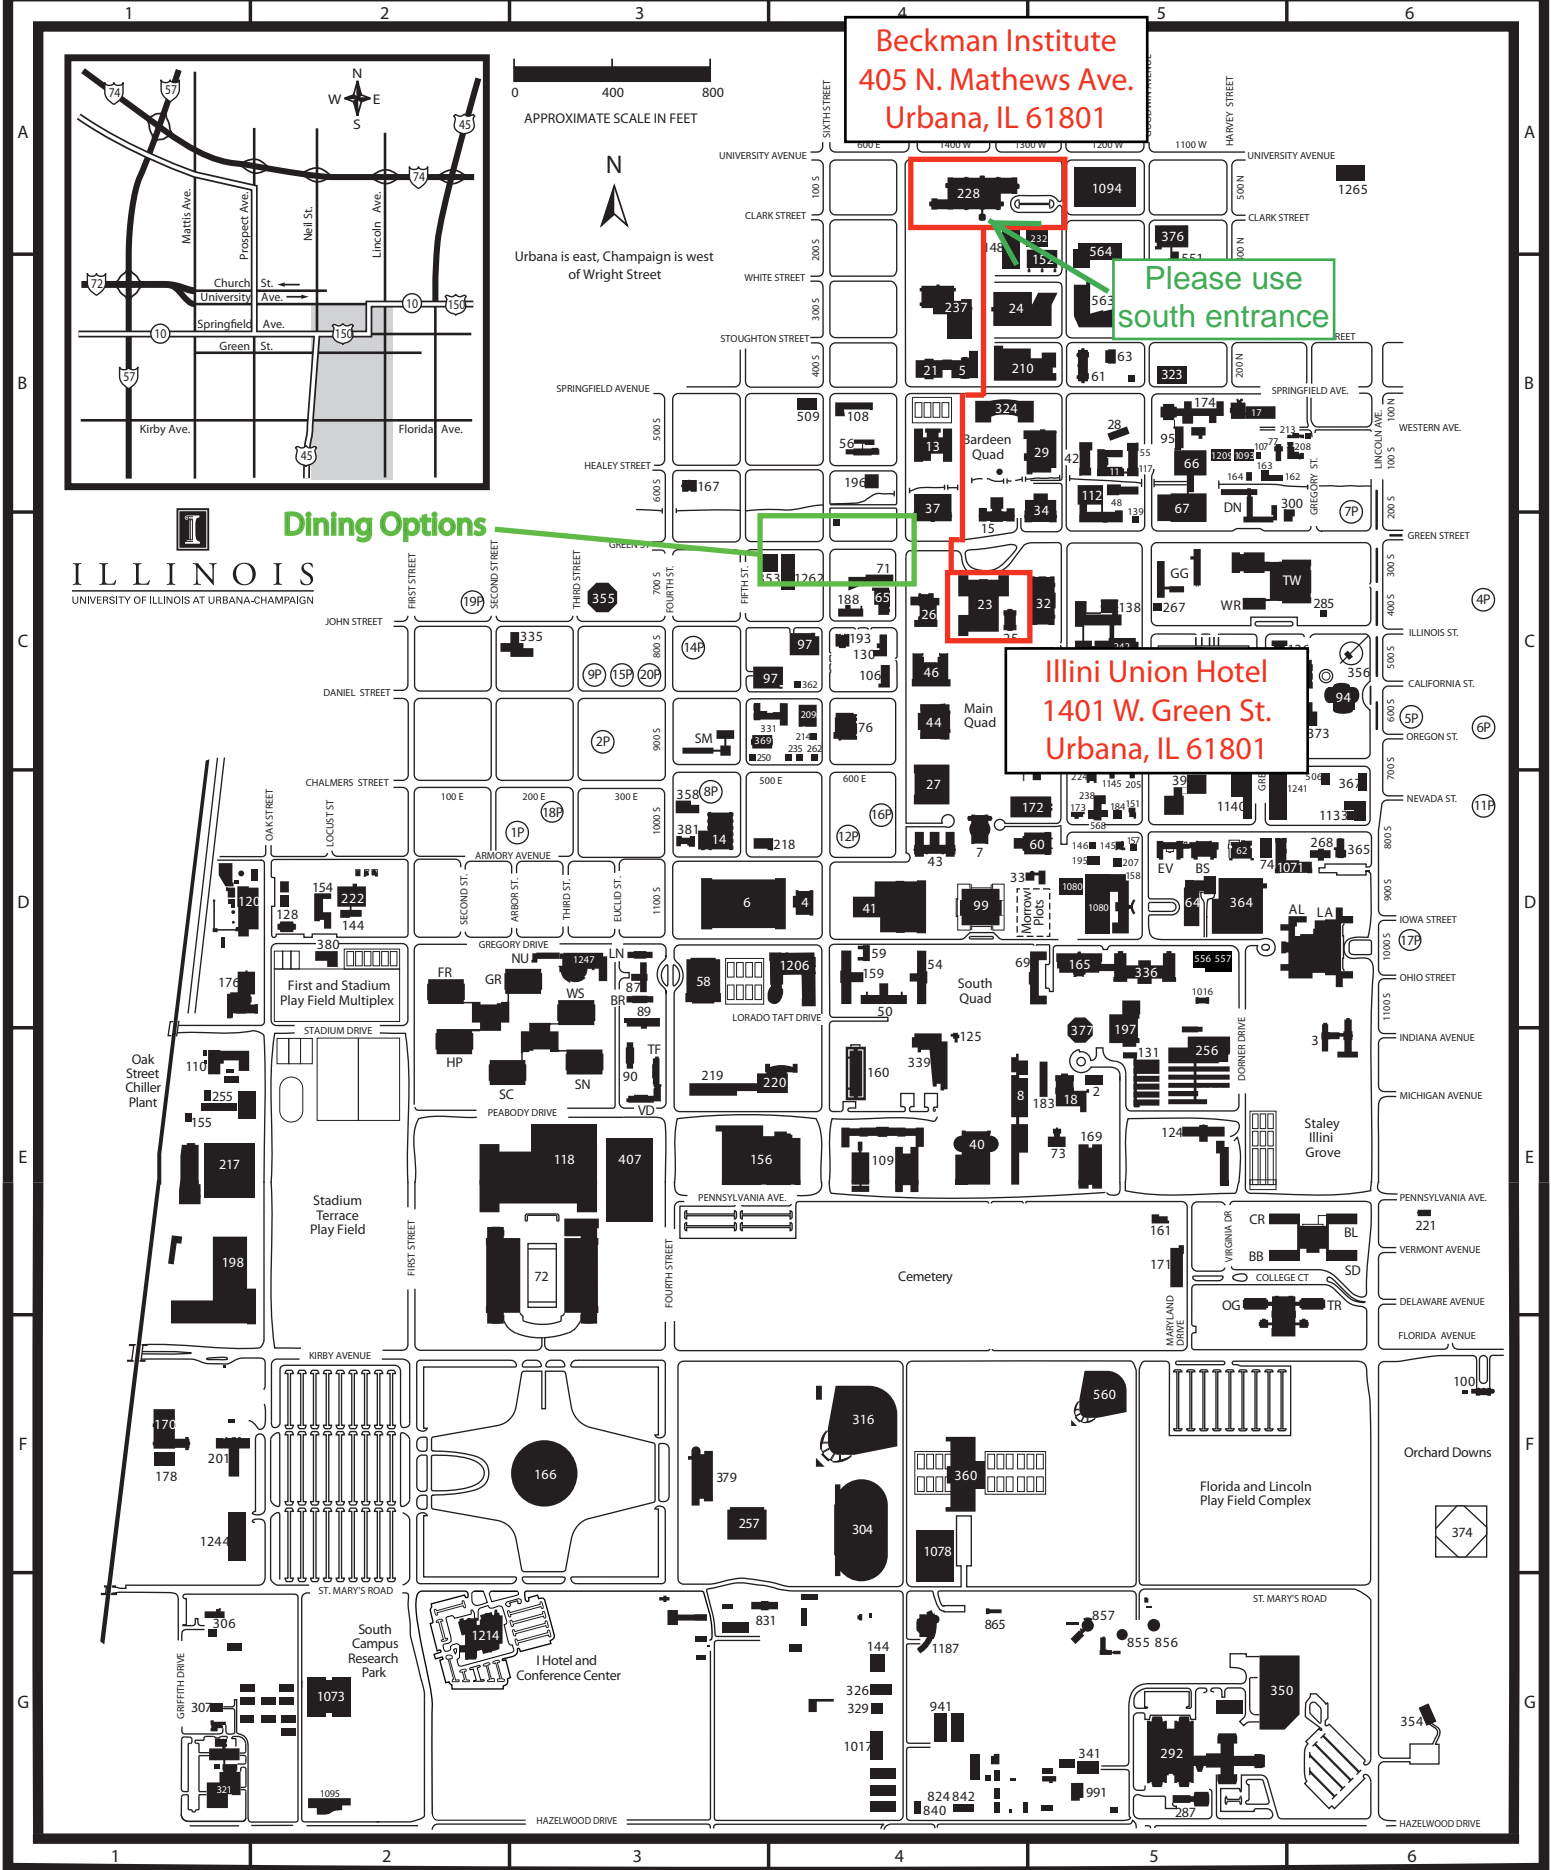

Urbana is east, Champaign is west of Wright Street

Beckman Institute
405 N. Mathews Ave.
Urbana, IL 61801

Please use
 south entrance

Dining Options

ILLINOIS
 UNIVERSITY OF ILLINOIS AT URBANA-CHAMPAIGN

Illini Union Hotel
1401 W. Green St.
Urbana, IL 61801